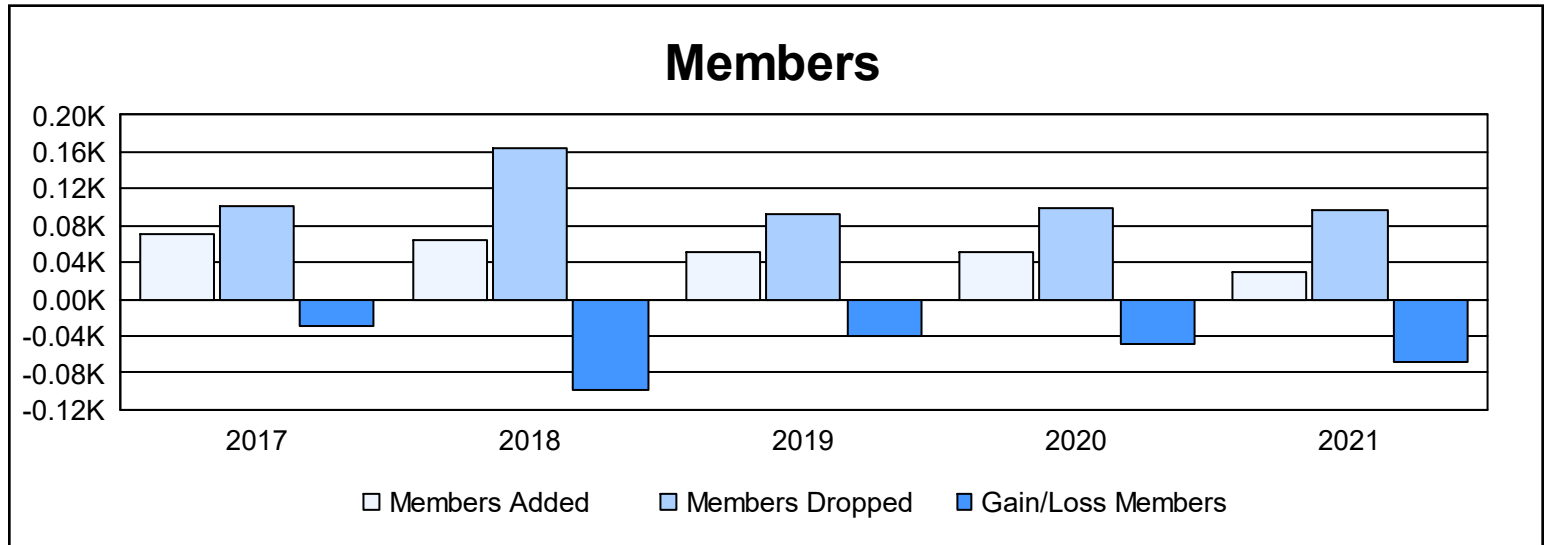

Year	New Clubs	Dropped Clubs	Gain/ Loss Clubs	New Members	Charter Members	Reinstate Members	Transfer Members	Total Member Added	Total Members Dropped	Gain/ Loss Members
2016-2017	0	1	-1	66	0	4	1	71	101	-30
2017-2018	0	3	-3	33	3	26	3	65	164	-99
2018-2019	0	3	-3	37	2	11	2	52	93	-41
2019-2020	0	2	-2	49	0	1	2	52	100	-48
2020-2021	0	1	-1	25	0	2	2	29	97	-68
<b>Average</b>	<b>0</b>	<b>2</b>	<b>-2</b>	<b>42</b>	<b>1</b>	<b>9</b>	<b>2</b>	<b>54</b>	<b>111</b>	<b>-57</b>

### Membership Composition June 2021 Cumulative