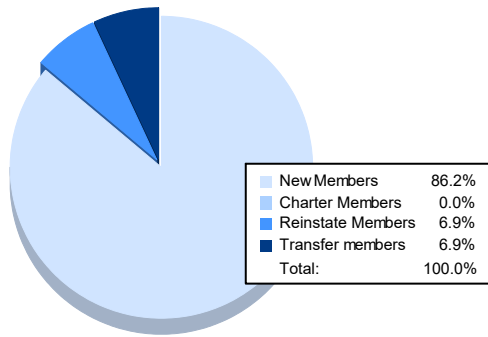

Year	New Clubs	Dropped Clubs	Gain/ Loss Clubs	New Members	Charter Members	Reinstate Members	Transfer Members	Total Member Added	Total Members Dropped	Gain/ Loss Members
2016-2017	0	1	-1	66	0	4	1	71	101	-30
2017-2018	0	3	-3	33	3	26	3	65	164	-99
2018-2019	0	3	-3	37	2	11	2	52	93	-41
2019-2020	0	2	-2	49	0	1	2	52	100	-48
2020-2021	0	1	-1	25	0	2	2	29	97	-68
<b>Average</b>	<b>0</b>	<b>2</b>	<b>-2</b>	<b>42</b>	<b>1</b>	<b>9</b>	<b>2</b>	<b>54</b>	<b>111</b>	<b>-57</b>

### Membership Composition June 2021 Cumulative