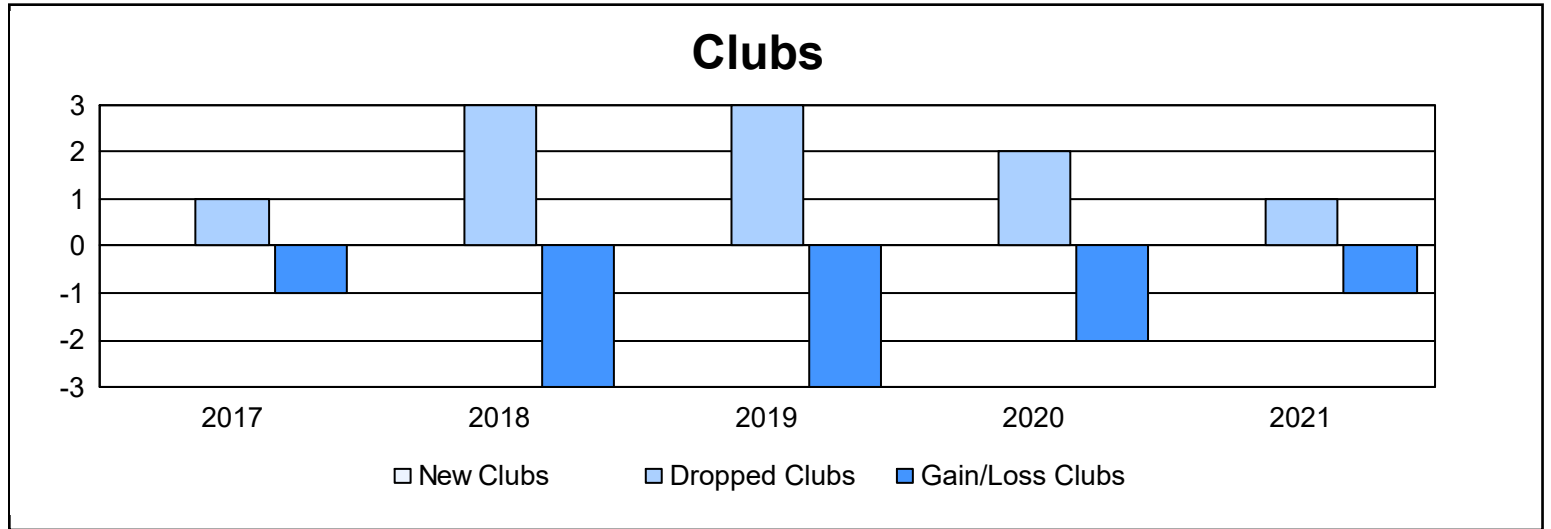

Year	New Clubs	Dropped Clubs	Gain/ Loss Clubs	New Members	Charter Members	Reinstate Members	Transfer Members	Total Member Added	Total Members Dropped	Gain/ Loss Members
2016-2017	0	1	-1	66	0	4	1	71	101	-30
2017-2018	0	3	-3	33	3	26	3	65	164	-99
2018-2019	0	3	-3	37	2	11	2	52	93	-41
2019-2020	0	2	-2	49	0	1	2	52	100	-48
2020-2021	0	1	-1	25	0	2	2	29	97	-68
<b>Average</b>	<b>0</b>	<b>2</b>	<b>-2</b>	<b>42</b>	<b>1</b>	<b>9</b>	<b>2</b>	<b>54</b>	<b>111</b>	<b>-57</b>

### Membership Composition June 2021 Cumulative